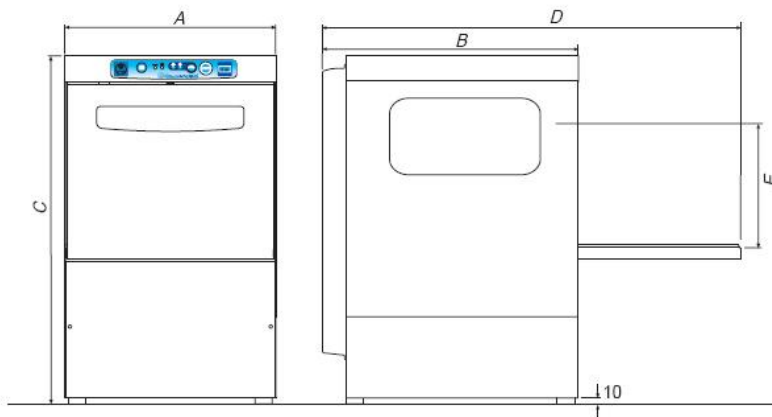

Ergonomics & Safety

- Easy glide racks
- Splash proof controls
- Cycle cut-out micro switch in case of accidental door opening
- 12 month warranty

Technical

<u>CYCLE</u>	<u>UC450 SERIES</u>	<u>UC500 SERIES</u>
Cycle Times	1 min / 3 min (soak)	1 min / 3 min (soak)
Cold Rinse	Option	No
Detergent Pump	Standard	Standard
Rinse Aid Pump	Standard	Standard
<u>ELECTRICITY</u>		
Power supply	230v 50 Hz	230v 50 Hz
Amps	15A	15A
Washing pump	550w	550w
Boiler heated element	3000w	3000w
Tank heated element	2000w	2000w
<u>WATER SUPPLY</u>		
Temperature	65°C	65°C
Pressure	200 – 400 Kpa	200 – 400 Kpa
Flow Rate Minimum	20 Litres per min	20 Litres per min
Hot Water consumption per cycle	3.5 Litres	3.5 Litres
Connection	20mm (R¾ BSP Male)	20mm (R¾ BSP Male)
Waste	40mm	40mm
<u>PERFORMANCE</u>		
Theoretical output (racks per hour)	55	55
<u>FORM</u>		
Rack dimensions	450mm x 450mm	500mm x 500mm
Net weight	48Kg	52Kg
Rack Clearance	270mm	330mm
Dimensions	See Below	See Below

* Bracton UC450 has optional variable legs to suit the specific venue. (10mm - 275mm)

	UC450	UC500
A =	530mm	600mm
B =	600mm	600mm
C =	755mm	820mm
D =	940mm	1005mm
E =	270mm	330mm

Bracton Industries (NSW) P/L
 50 Chard Rd, Brookvale NSW 2100 Australia
 Phone: (02) 9938 1800 Fax: (02) 9905 0979